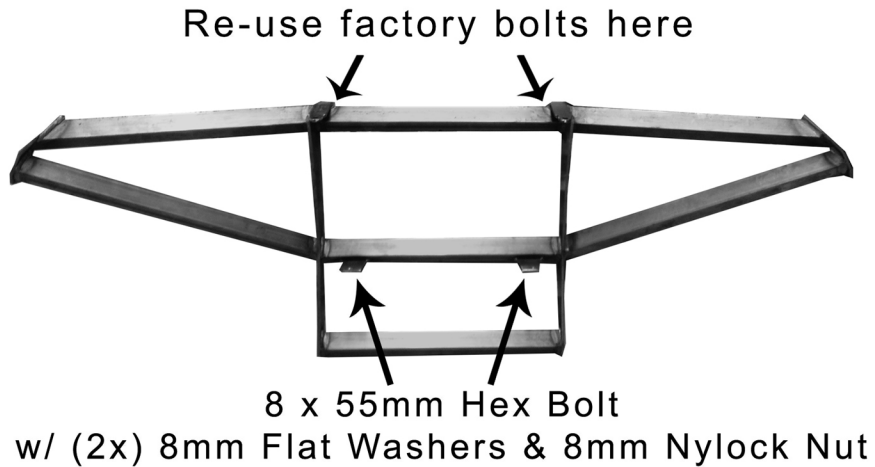

Mounting Hardware for Viking Rear Brush Guard  
Sportsman 550/850 2010-14 (P/N 942)

Mounting Hardware for Viking Rear Brush Guard  
Sportsman 550/850 2010-14 (P/N 942)